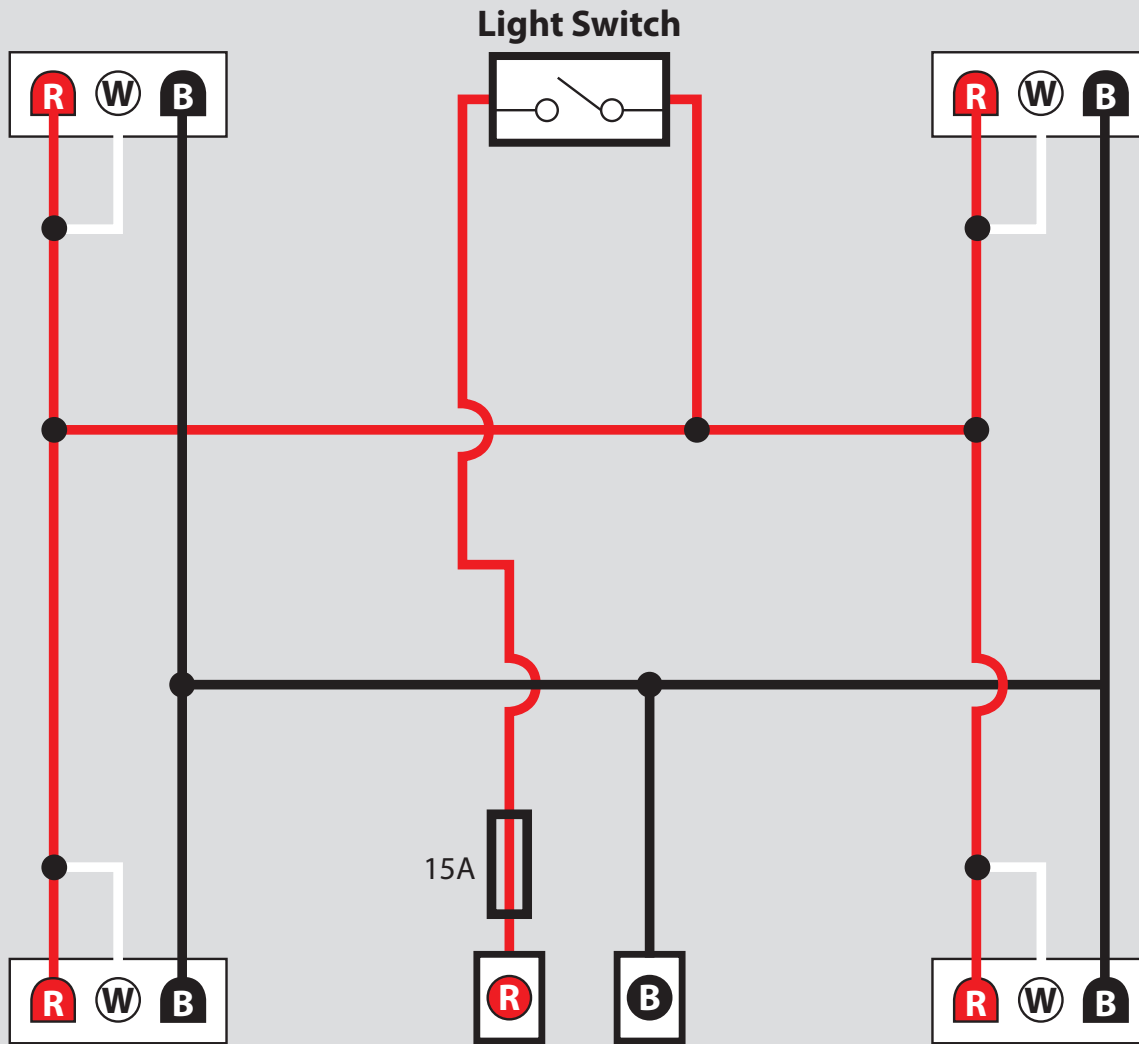

# Club Car DS/EZ Go TXT Light Kit Wiring Diagram

## COLOR KEY

- W** WHITE  
+12V
- R** RED  
+12V
- B** BLACK  
Ground (-12V)

Innovative Golf Cart Accessories  
for Your Lifestyle.